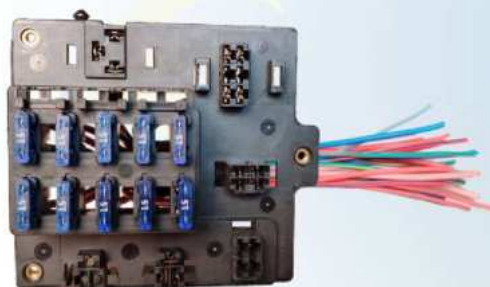

Suitable for : Eicher Canter Fuse Box (Universal) 10.11 / 10.50 Pro / 10.59 / 10.69 / 10.75 / 10.90 / 10.95 / 11.10 / 30.25 Galaxy / Jumbo (30 Wire + 20 Point) (BS II / BS III / BS IV)

SFB5151C