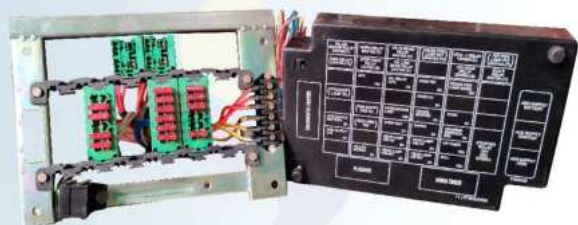

Suitable for : Square Fuse Box 60 Wire (60 Point) 14 Relay (56 Wire)

SFB5101S

Suitable for : Square Fuse Box 36 Wire (36 Point) 5 Relay (21 Wire)

SFB5106S

Suitable for : EICHER CANTER

Suitable for : Square Fuse Box 30 Wire (30 Point) 4 Relay (16 Wire)