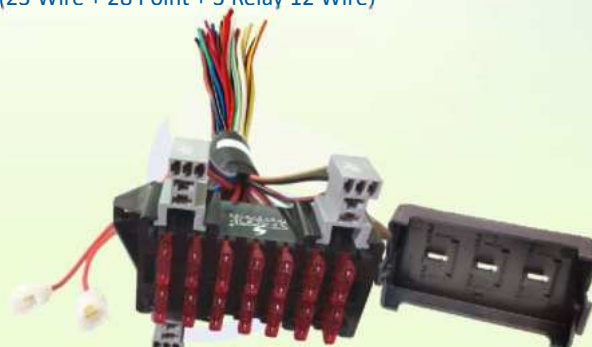

Suitable for : Ashok Leyland 4018 / 3116 (23 Wire + 28 Point + 3 Relay 12 Wire)

SFB5191M