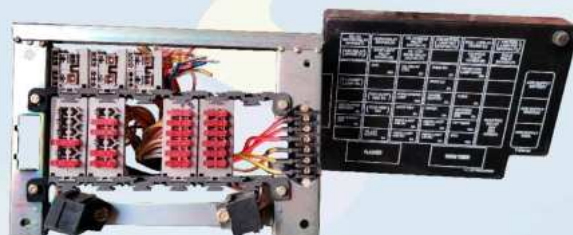

Suitable for : Square Fuse Box 60 Wire (60 Point) 14 Relay (56 Wire)

SFB5101S

Suitable for : Square Fuse Box 36 Wire (36 Point) 5 Relay (21 Wire)

SFB5106S

Suitable for : EICHER CANTER

Suitable for : Square Fuse Box 30 Wire (30 Point) 4 Relay (16 Wire)