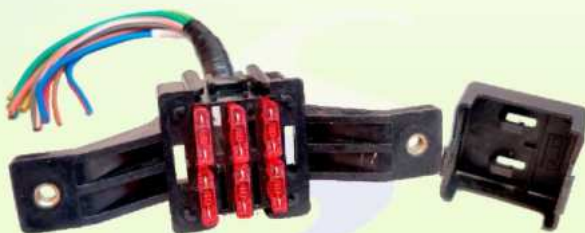

SFB5518V

Suitable for : Massy Ferguson Tafe 241DI With Single Socket (7 Wire, 10 Point)

Suitable With : SFB7150V / SFB7155V

SFB5524V

Suitable for : Mahindra Bhumiputra JCB Type Maruti Van Fuse Box (11 Wire, 12 Point)