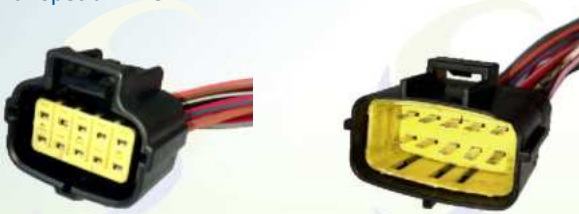

UNIVERSAL HOLDERS

090 Series Water Proof

Suitable for: Universal Ashok Leyland 1 Pole Female & Male With Special Wire

SH0100401F

SH0100401M

Suitable for: Universal Ashok Leyland 2 Pole Female & Male With Special Wire

OLD-SH2100278
SH0100402F

SH0100402M

Suitable for: Universal Ashok Leyland 3 Pole Female & Male With Special Wire

SH0100403F

SH0100403M

Suitable for: Universal Tata 4 Pole Female & Male With Special Wire

SH0100404F

SH0100404M

Suitable for: Universal Tata 6 Pole Female & Male With Special Wire

OLD-2100677
SH0100406F

OLD-2100678
SH0100406M

Suitable for: Universal Tata 8 Pole Female & Male With Special Wire

OLD-SH2100877
SH0100408F

OLD-SH2100878
SH0100408M

Suitable for: Universal Tata 10 Pole Female & Male With Special Wire

SH0100410F

SH0100410M

Suitable for: Universal Ashok Leyland 12 Pole Female & Male With Special Wire

SH0100412F

SH0100412M

Suitable for: Tata Ace CNG 12+3 Pole Female & Male With Special+ 4mm Dlx. Wire

OLD-SH0100099F
SH0100415F

OLD-SH0100099M
SH0100415M

Suitable for: Universal Tata 16 Pole Female & Male With Special Wire

OLD-SH2101677
SH0100416F

OLD-SH2101678
SH0100416M

Note :- 9" Long Deluxe Wire. All are Available in 10 Pcs. Packing