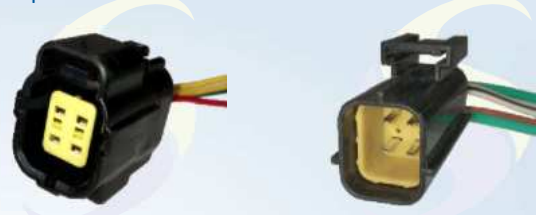

OLD-SH2100278
SH0100402F

SH0100402M

Suitable for: Universal Ashok Leyland 3 Pole Female & Male With Special Wire

SH0100403F

SH0100403M

Suitable for: Universal Tata 4 Pole Female & Male With Special Wire

SH0100404F