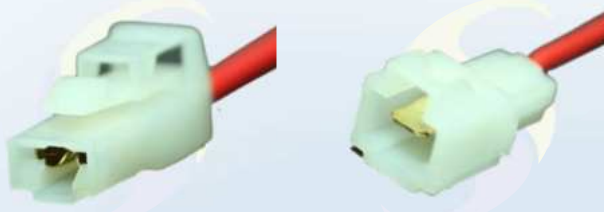

Suitable for: Universal 1 Pole Female & Male With 4mm Dlx. Wire

SH0100001F

SH0100001M

Suitable for: Universal 2 Pole Female & Male With 4mm Dlx. Wire